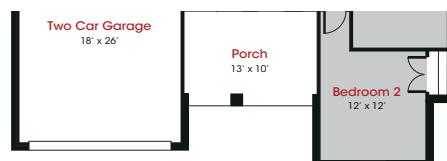

KENDALL
HOMES

Seabury

2,492 Sq. Ft.

**4 Bedrooms
2.5 Bathrooms
2 Car Garage**

KendallHomes.net

Seabury

2,492 Sq. Ft.

4 Bedrooms
2.5 Bathrooms
2 Car Garage

Elevation A & B

KendallHomes.net

Plans and elevations/renderings are artist's concept and may contain options or features which are not standard on all models.

Stated square footages are approximate and should not be used as representation of the home's actual size. Plans, features, and prices subject to change without notice.