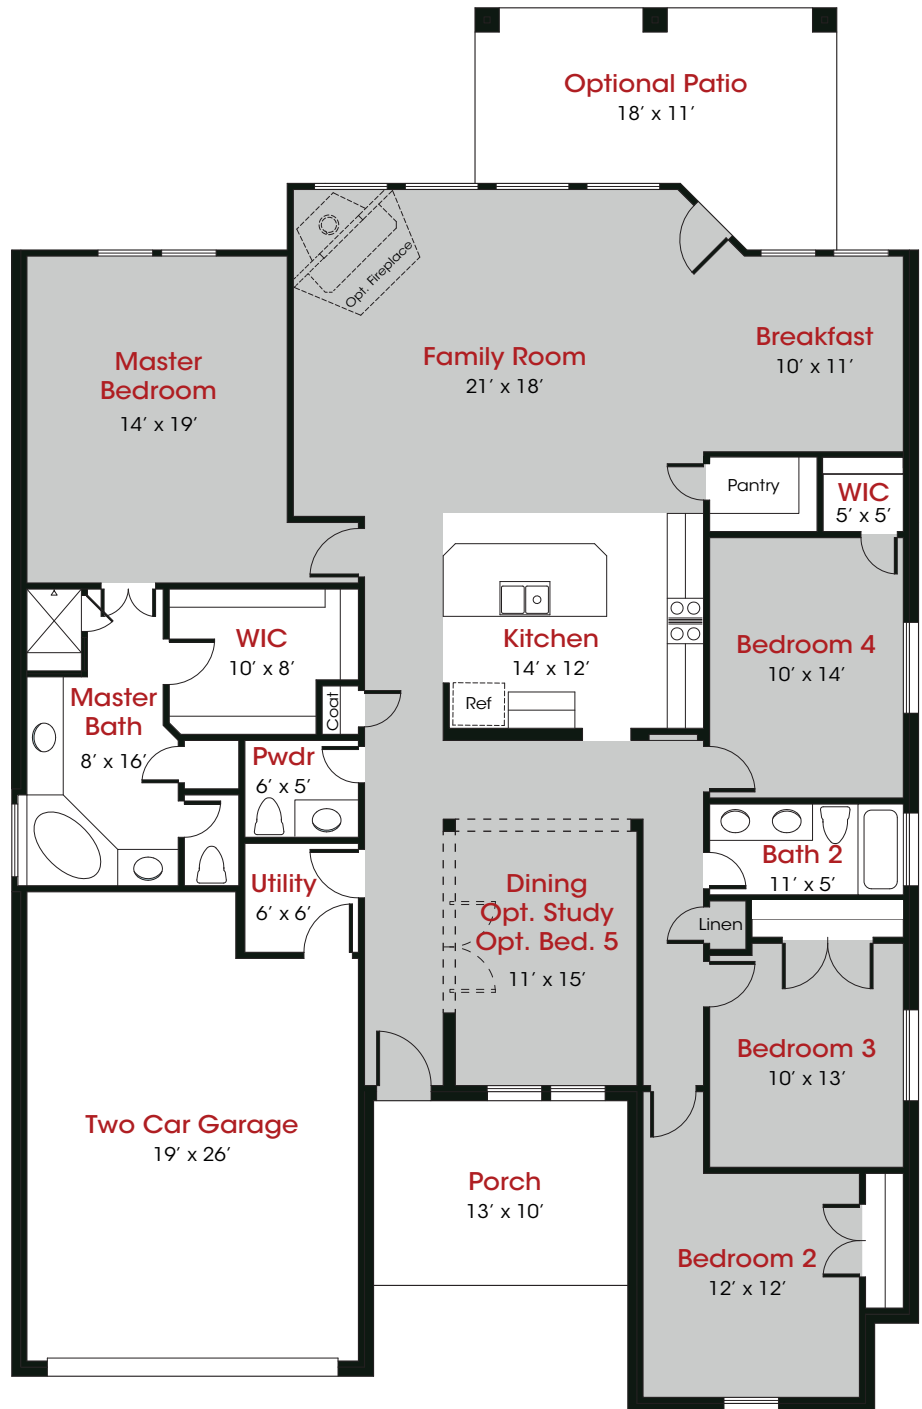

KENDALL
HOMES

Seabury

2,492 Sq. Ft.

**4 Bedrooms
2.5 Bathrooms
2 Car Garage**

KendallHomes.net

Seabury

2,492 Sq. Ft.

4 Bedrooms
2.5 Bathrooms
2 Car Garage

Elevation A & B

KendallHomes.net

Plans and elevations/renderings are artist's concept and may contain options or features which are not standard on all models.

Stated square footages are approximate and should not be used as representation of the home's actual size. Plans, features, and prices subject to change without notice.