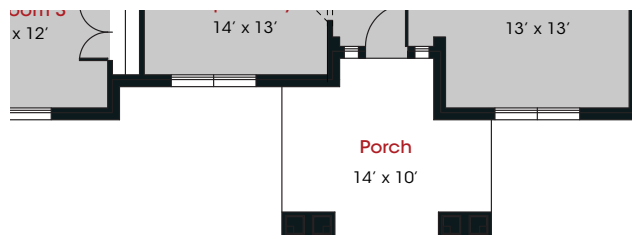

# Montgomery Encino Estates

**2,482 Sq. Ft.**

**4 Bedrooms  
2.5 Bathrooms  
2 Car Garage**

Elevation A & D

Elevation B

Elevation F

**KendallHomes.net**

Plans and elevations/renderings are artist's concept and may contain options or features which are not standard on all models. Stated square footages are approximate and should not be used as representation of the home's actual size. Plans, features, and prices subject to change without notice.