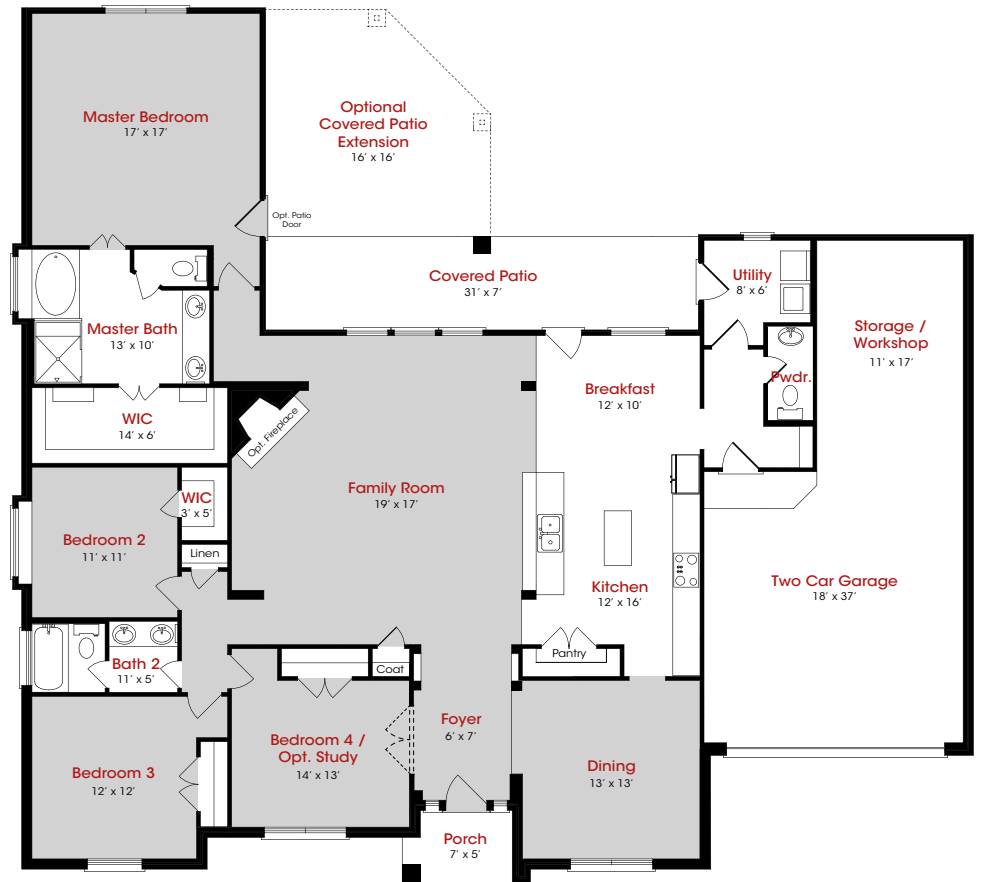

**KENDALL**  
HOMES

**Montgomery**  
Encino Estates

**2,482 Sq. Ft.**

**4 Bedrooms**  
**2.5 Bathrooms**  
**2 Car Garage**

**KendallHomes.net**

# Montgomery Encino Estates

**2,482 Sq. Ft.**

**4 Bedrooms  
2.5 Bathrooms  
2 Car Garage**

Elevation A & D

Elevation B

Elevation F

**KendallHomes.net**

Plans and elevations/renderings are artist's concept and may contain options or features which are not standard on all models. Stated square footages are approximate and should not be used as representation of the home's actual size. Plans, features, and prices subject to change without notice.