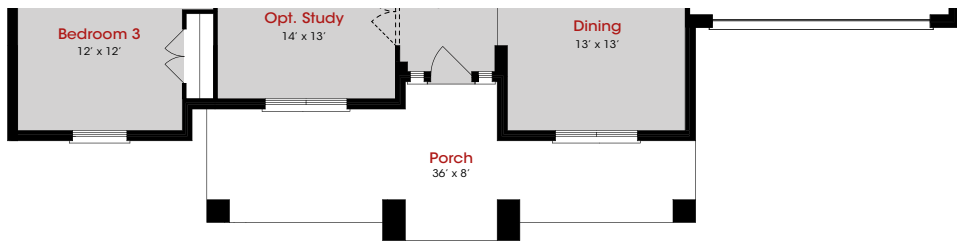

**KENDALL**  
HOMES

**Montgomery**  
Encino Estates

**2,482 Sq. Ft.**

**4 Bedrooms**  
**2.5 Bathrooms**  
**2 Car Garage**

**KendallHomes.net**

# Montgomery Encino Estates

**2,482 Sq. Ft.**

**4 Bedrooms  
2.5 Bathrooms  
2 Car Garage**

Elevation A & D

Elevation B

Elevation F

**KendallHomes.net**

Plans and elevations/renderings are artist's concept and may contain options or features which are not standard on all models. Stated square footages are approximate and should not be used as representation of the home's actual size. Plans, features, and prices subject to change without notice.