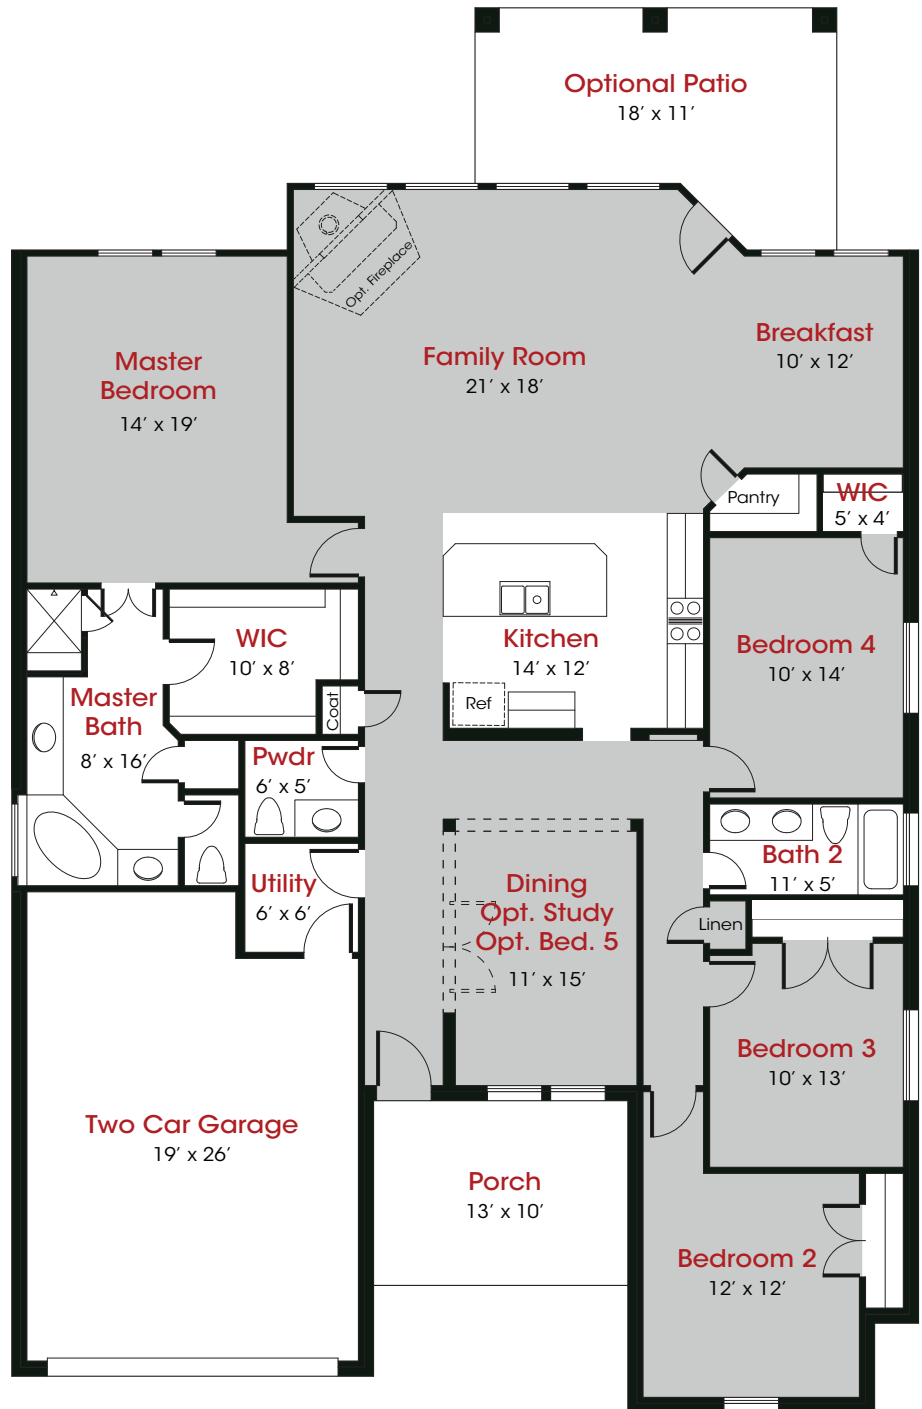

**KENDALL**  
HOMES

**Seabury**  
Encino Estates

**2,492 Sq. Ft.**

**4 Bedrooms**  
**2.5 Bathrooms**  
**2 Car Garage**

**KendallHomes.net**

# Seabury Encino Estates

**2,492 Sq. Ft.**

**4 Bedrooms  
2.5 Bathrooms  
2 Car Garage**

Elevation A & B

**KendallHomes.net**

Plans and elevations/renderings are artist's concept and may contain options or features which are not standard on all models.

Stated square footages are approximate and should not be used as representation of the home's actual size. Plans, features, and prices subject to change without notice.

Elevation CE-D & CE-F

Elevation CE-G