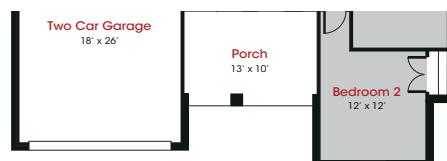

KendallHomes.net

Plans and elevations/renderings are artist's concept and may contain options or features which are not standard on all models.

Stated square footages are approximate and should not be used as representation of the home's actual size. Plans, features, and prices subject to change without notice.

Elevation CE-D & CE-F