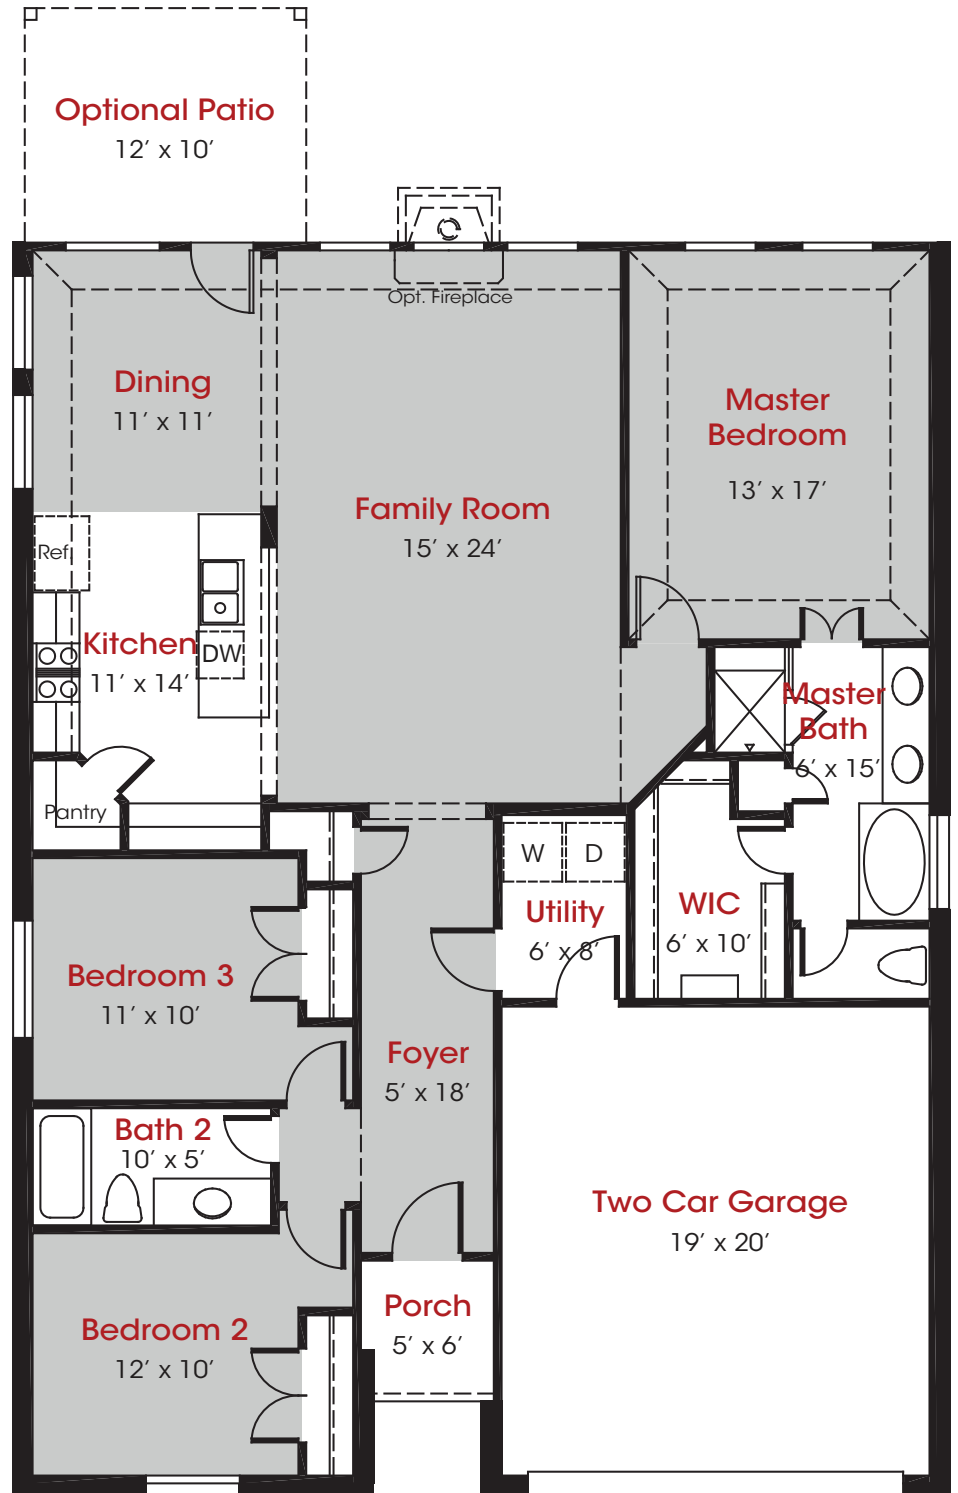

KENDALL
HOMES

Hardin

1,634 Sq. Ft.

**3 Bedrooms
2 Bathrooms
2 Car Garage**

KendallHomes.net

Hardin

1,634 Sq. Ft.

**3 Bedrooms
2 Bathrooms
2 Car Garage**

KendallHomes.net

Plans and elevations/renderings are artist's concept and may contain options or features which are not standard on all models.

Stated square footages are approximate and should not be used as representation of the home's actual size. Plans, features, and prices subject to change without notice.