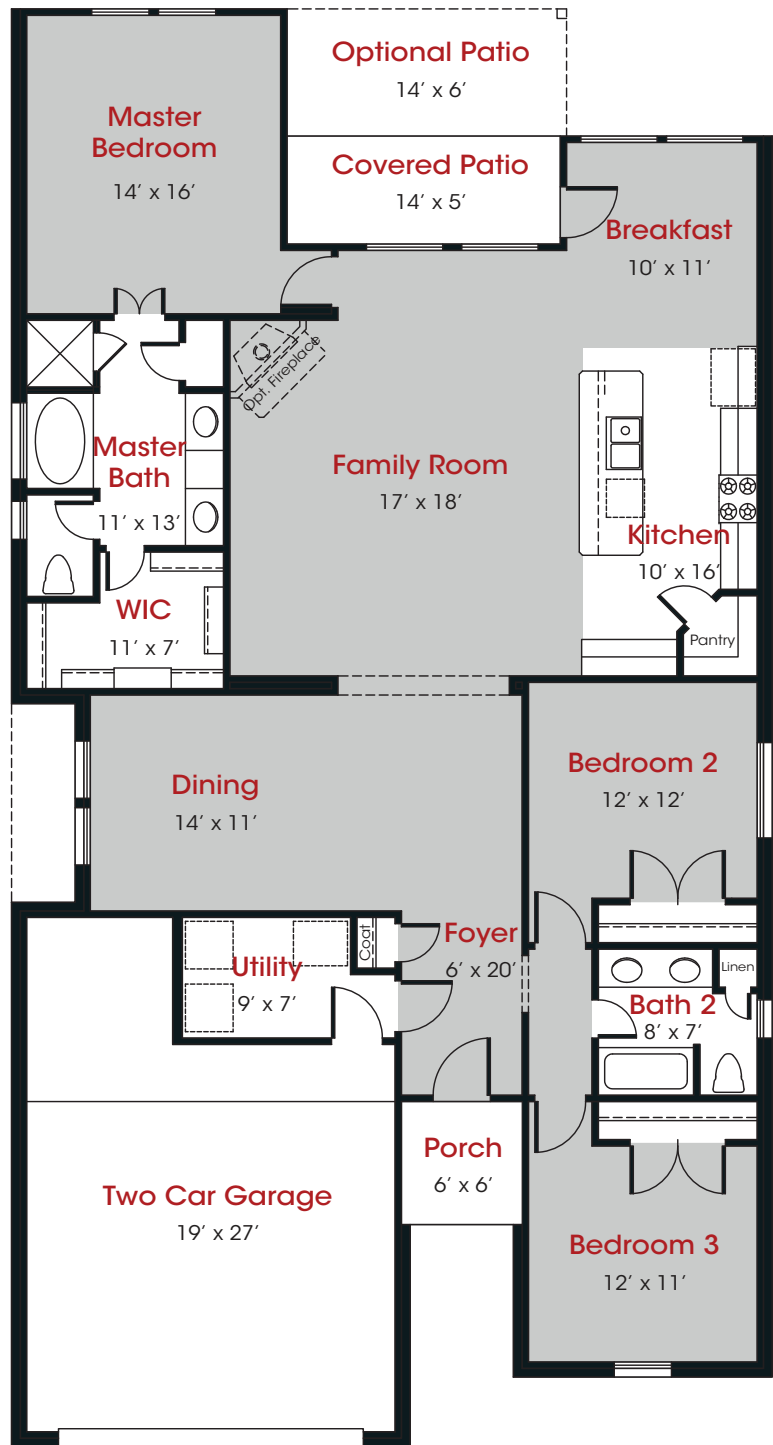

Grayson

2,084 Sq. Ft.

**3 Bedrooms
2 Bathrooms
2 Car Garage**

Options:

Elevation G