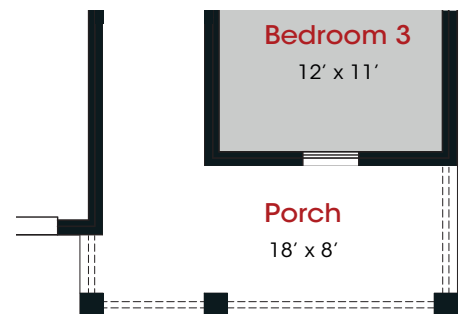

# Grayson

**2,084 Sq. Ft.**

**3 Bedrooms  
2 Bathrooms  
2 Car Garage**

## Options:

Elevation G

Elevation CE-D

**KendallHomes.net**

Plans and elevations/renderings are artist's concept and may contain options or features which are not standard on all models.

Stated square footages are approximate and should not be used as representation of the home's actual size. Plans, features, and prices subject to change without notice.