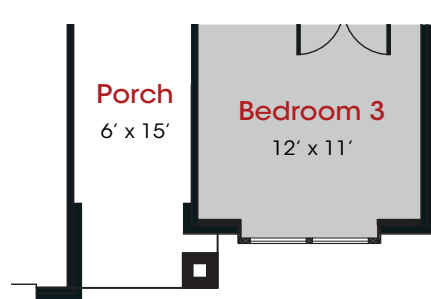

Grayson

2,084 Sq. Ft.

**3 Bedrooms
2 Bathrooms
2 Car Garage**

Options:

Elevation G