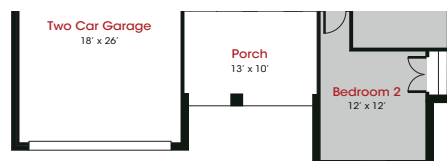

KENDALL
HOMES

Seabury
Encino Estates

2,492 Sq. Ft.

4 Bedrooms
2.5 Bathrooms
2 Car Garage

KendallHomes.net

Seabury Encino Estates

2,492 Sq. Ft.

**4 Bedrooms
2.5 Bathrooms
2 Car Garage**

Elevation A & B

KendallHomes.net

Plans and elevations/renderings are artist's concept and may contain options or features which are not standard on all models.

Stated square footages are approximate and should not be used as representation of the home's actual size. Plans, features, and prices subject to change without notice.