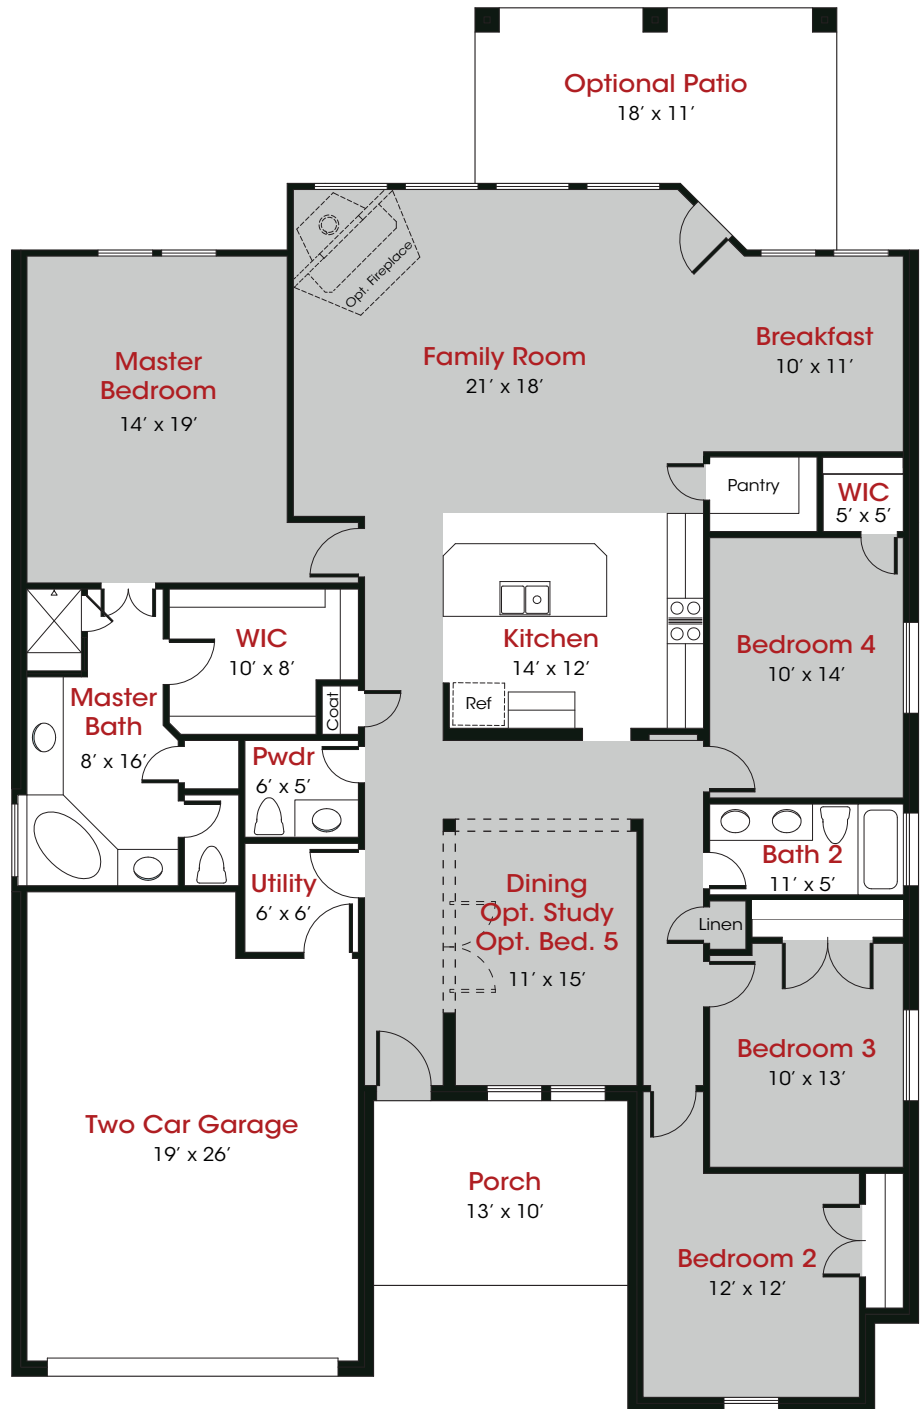

KENDALL
HOMES

Seabury
Encino Estates

2,492 Sq. Ft.

4 Bedrooms
2.5 Bathrooms
2 Car Garage

KendallHomes.net

Seabury Encino Estates

2,492 Sq. Ft.

**4 Bedrooms
2.5 Bathrooms
2 Car Garage**

Elevation A & B

KendallHomes.net

Plans and elevations/renderings are artist's concept and may contain options or features which are not standard on all models.

Stated square footages are approximate and should not be used as representation of the home's actual size. Plans, features, and prices subject to change without notice.