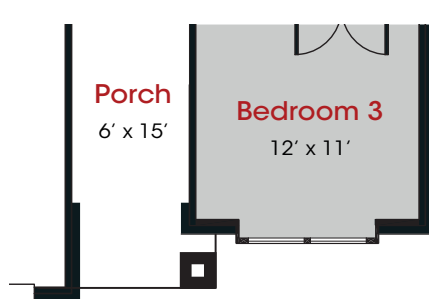

# Grayson Lake Conroe Hills

**2,084 Sq. Ft.**

**3 Bedrooms  
2 Bathrooms  
2 Car Garage**

## Options:

**KendallHomes.net**

Plans and elevations/renderings are artist's concept and may contain options or features which are not standard on all models.

Stated square footages are approximate and should not be used as representation of the home's actual size. Plans, features, and prices subject to change without notice.