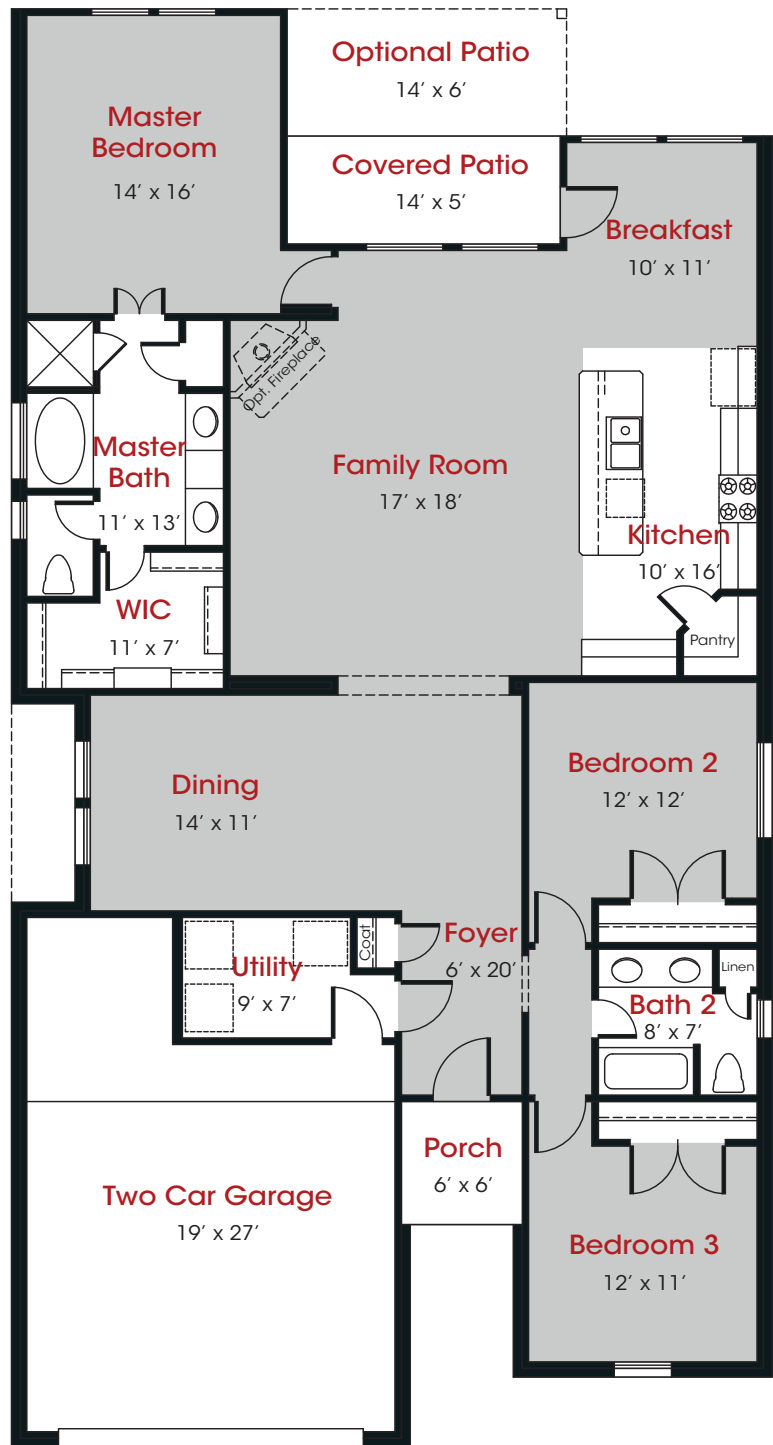

**KENDALL**  
HOMES

**Grayson**  
Lake Conroe Hills

**2,084 Sq. Ft.**

**3 Bedrooms**  
**2 Bathrooms**  
**2 Car Garage**

**KendallHomes.net**

# Grayson Lake Conroe Hills

**2,084 Sq. Ft.**

**3 Bedrooms  
2 Bathrooms  
2 Car Garage**

## Options:

**KendallHomes.net**

Plans and elevations/renderings are artist's concept and may contain options or features which are not standard on all models.

Stated square footages are approximate and should not be used as representation of the home's actual size. Plans, features, and prices subject to change without notice.