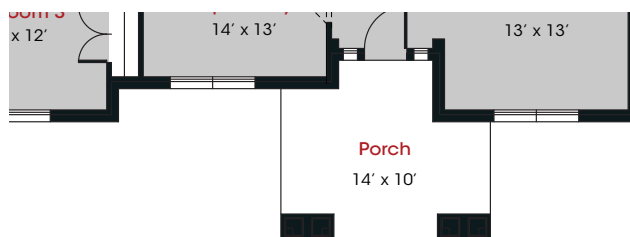

KENDALL
HOMES

Montgomery

2,482 Sq. Ft.

4 Bedrooms
2.5 Bathrooms
2 Car Garage

KendallHomes.net

Montgomery

2,482 Sq. Ft.

**4 Bedrooms
2.5 Bathrooms
2 Car Garage**

Elevation A & D

Elevation B

Elevation F

KendallHomes.net

Plans and elevations/renderings are artist's concept and may contain options or features which are not standard on all models.

Stated square footages are approximate and should not be used as representation of the home's actual size. Plans, features, and prices subject to change without notice.