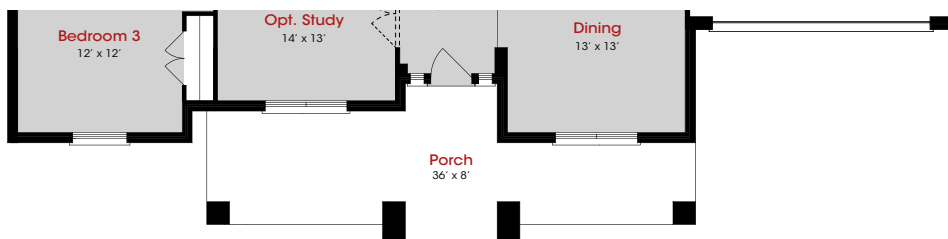

KENDALL
HOMES

Montgomery

2,482 Sq. Ft.

4 Bedrooms
2.5 Bathrooms
2 Car Garage

KendallHomes.net

Montgomery

2,482 Sq. Ft.

**4 Bedrooms
2.5 Bathrooms
2 Car Garage**

Elevation A & D

Elevation B

Elevation F

KendallHomes.net

Plans and elevations/renderings are artist's concept and may contain options or features which are not standard on all models.

Stated square footages are approximate and should not be used as representation of the home's actual size. Plans, features, and prices subject to change without notice.