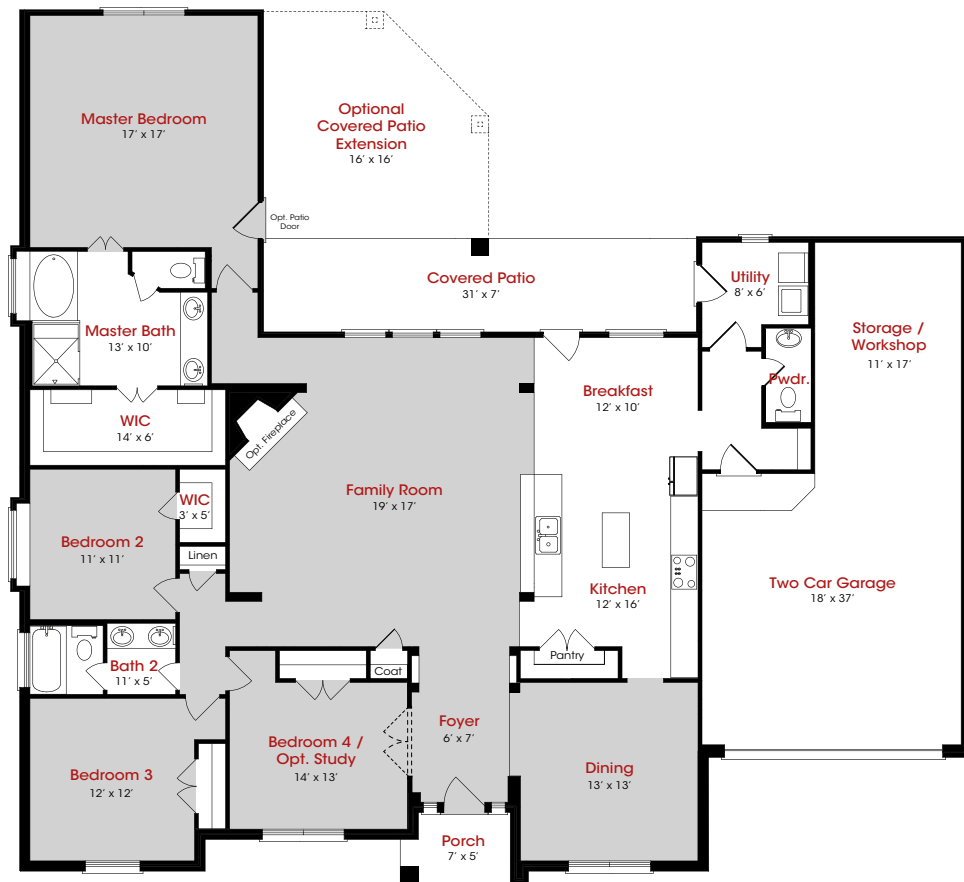

KENDALL
HOMES

Montgomery

2,482 Sq. Ft.

4 Bedrooms
2.5 Bathrooms
2 Car Garage

KendallHomes.net

Montgomery

2,482 Sq. Ft.

**4 Bedrooms
2.5 Bathrooms
2 Car Garage**

Elevation A & D

Elevation B

Elevation F

KendallHomes.net

Plans and elevations/renderings are artist's concept and may contain options or features which are not standard on all models.

Stated square footages are approximate and should not be used as representation of the home's actual size. Plans, features, and prices subject to change without notice.