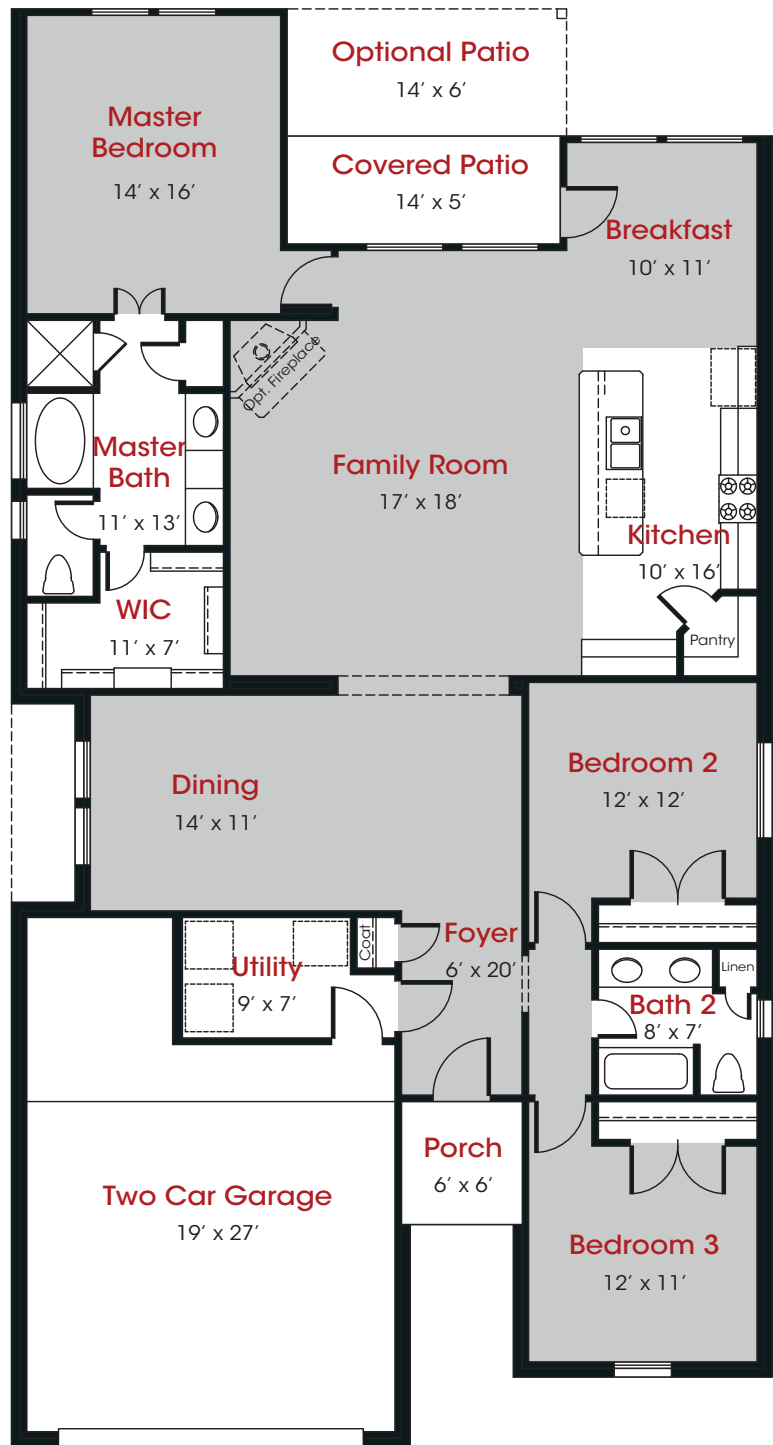

KENDALL HOMES

Grayson Encino Estates

2,084 Sq. Ft.

**3 Bedrooms
2 Bathrooms
2 Car Garage**

KendallHomes.net

Grayson Encino Estates

2,084 Sq. Ft.

**3 Bedrooms
2 Bathrooms
2 Car Garage**

Options:

KendallHomes.net

Plans and elevations/renderings are artist's concept and may contain options or features which are not standard on all models.

Stated square footages are approximate and should not be used as representation of the home's actual size. Plans, features, and prices subject to change without notice.