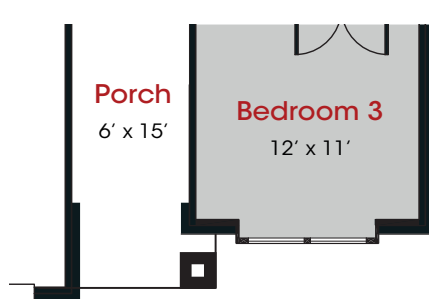

KENDALL HOMES

Grayson Encino Estates

2,084 Sq. Ft.

**3 Bedrooms
2 Bathrooms
2 Car Garage**

KendallHomes.net

Grayson Encino Estates

2,084 Sq. Ft.

**3 Bedrooms
2 Bathrooms
2 Car Garage**

Options:

KendallHomes.net

Plans and elevations/renderings are artist's concept and may contain options or features which are not standard on all models.

Stated square footages are approximate and should not be used as representation of the home's actual size. Plans, features, and prices subject to change without notice.