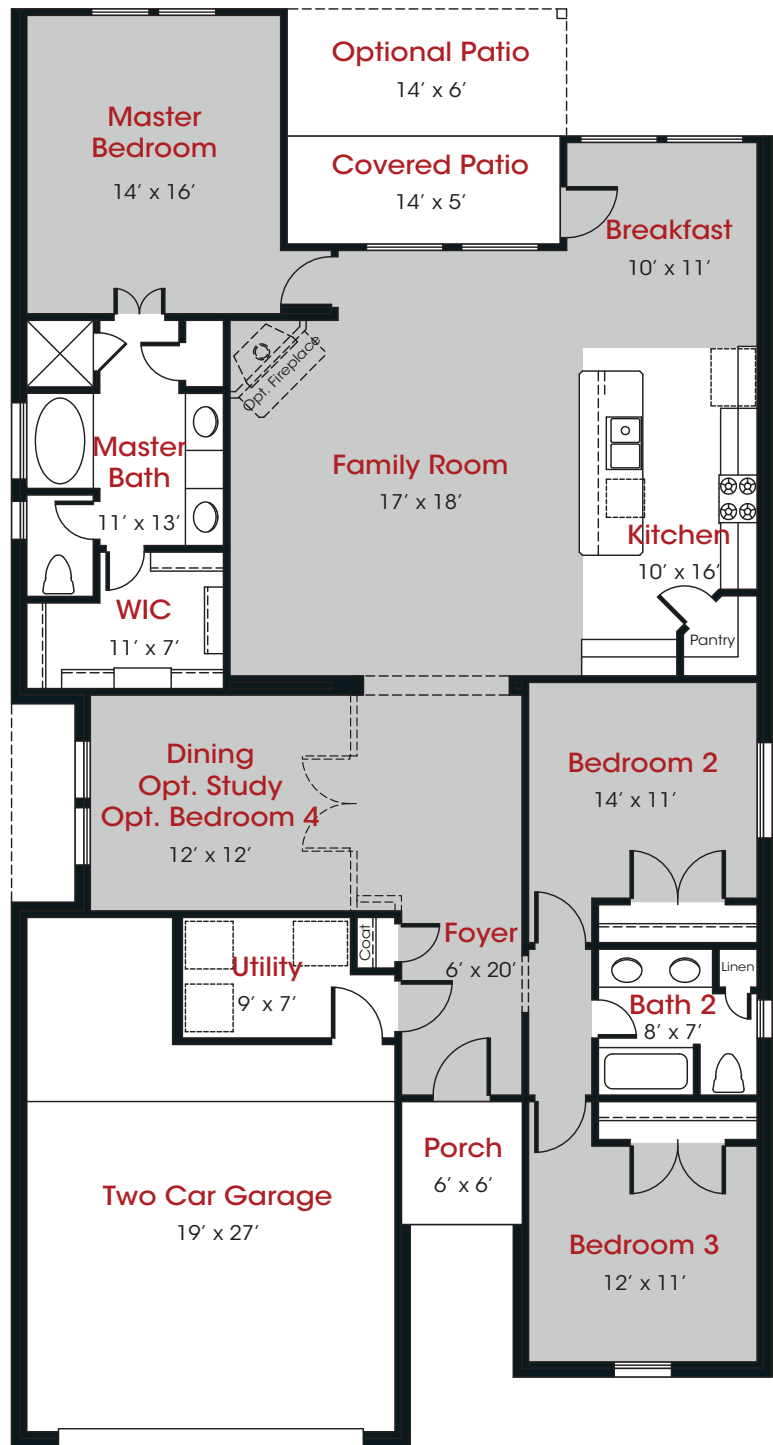

KENDALL HOMES

Grayson Encino Estates

2,084 Sq. Ft.

**3 Bedrooms
2 Bathrooms
2 Car Garage**

KendallHomes.net

Grayson Encino Estates

2,084 Sq. Ft.

**3 Bedrooms
2 Bathrooms
2 Car Garage**

Options:

KendallHomes.net

Plans and elevations/renderings are artist's concept and may contain options or features which are not standard on all models.

Stated square footages are approximate and should not be used as representation of the home's actual size. Plans, features, and prices subject to change without notice.