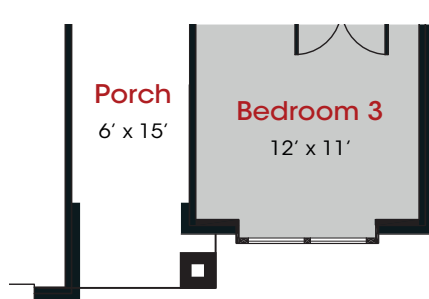

KENDALL HOMES

Grayson Encino Estates

2,084 Sq. Ft.

**3 Bedrooms
2 Bathrooms
2 Car Garage**

KendallHomes.net

Grayson Encino Estates

2,084 Sq. Ft.

**3 Bedrooms
2 Bathrooms
2 Car Garage**

Options:

KendallHomes.net

Plans and elevations/renderings are artist's concept and may contain options or features which are not standard on all models.

Stated square footages are approximate and should not be used as representation of the home's actual size. Plans, features, and prices subject to change without notice.