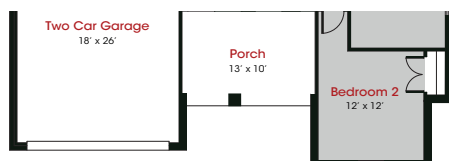

KENDALL
HOMES

Seabury

2,492 Sq. Ft.

**4 Bedrooms
2.5 Bathrooms
2 Car Garage**

KendallHomes.net

Seabury

2,492 Sq. Ft.

4 Bedrooms
2.5 Bathrooms
2 Car Garage

Elevation A & B

KendallHomes.net

Plans and elevations/renderings are artist's concept and may contain options or features which are not standard on all models.

Stated square footages are approximate and should not be used as representation of the home's actual size. Plans, features, and prices subject to change without notice.