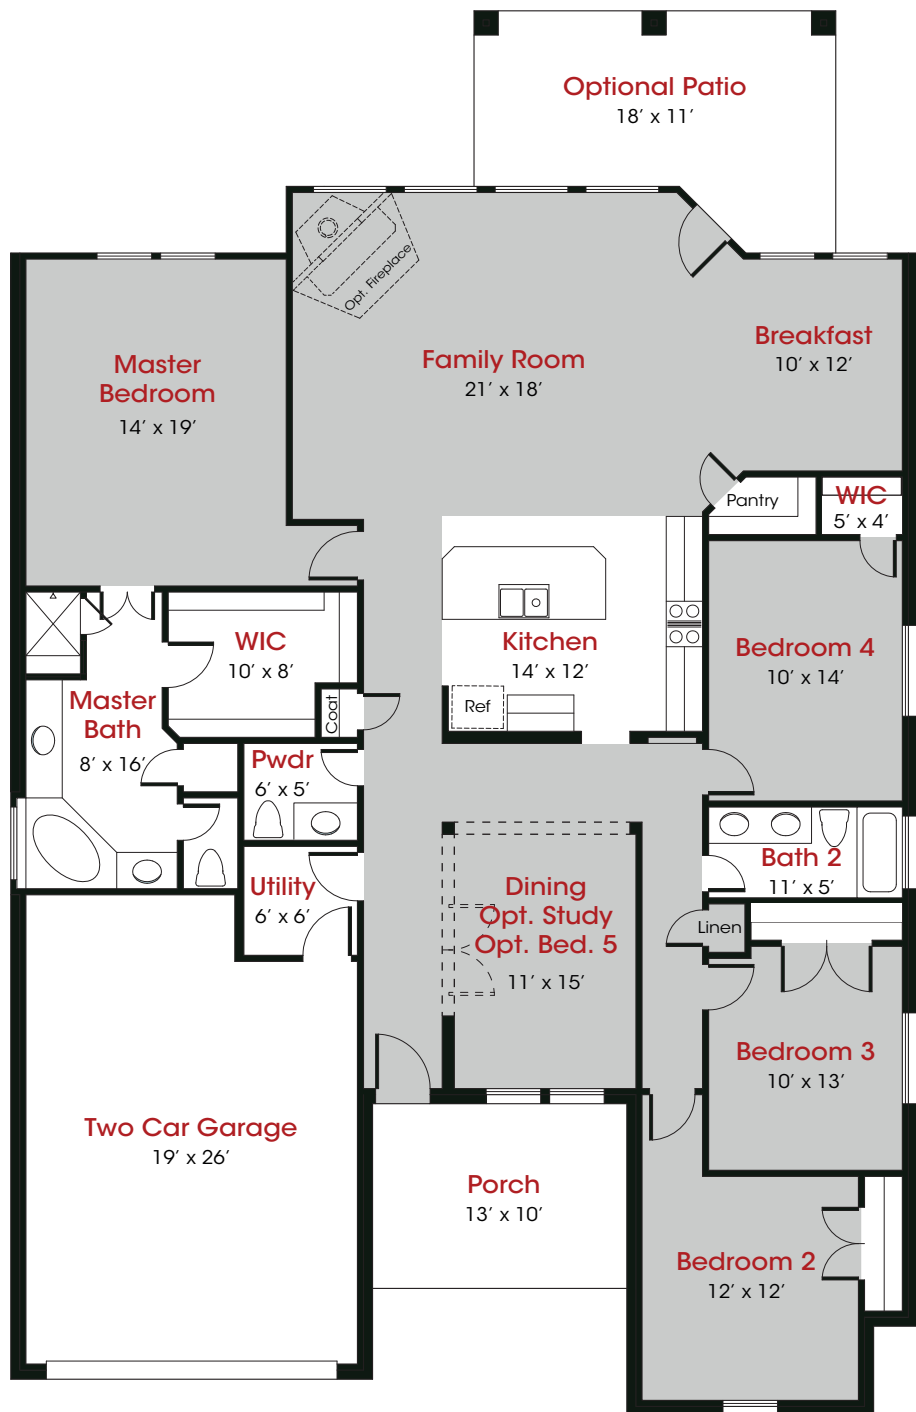

KENDALL
HOMES

Seabury

2,492 Sq. Ft.

**4 Bedrooms
2.5 Bathrooms
2 Car Garage**

KendallHomes.net

Seabury

2,492 Sq. Ft.

4 Bedrooms
2.5 Bathrooms
2 Car Garage

Elevation A & B

KendallHomes.net

Plans and elevations/renderings are artist's concept and may contain options or features which are not standard on all models.

Stated square footages are approximate and should not be used as representation of the home's actual size. Plans, features, and prices subject to change without notice.