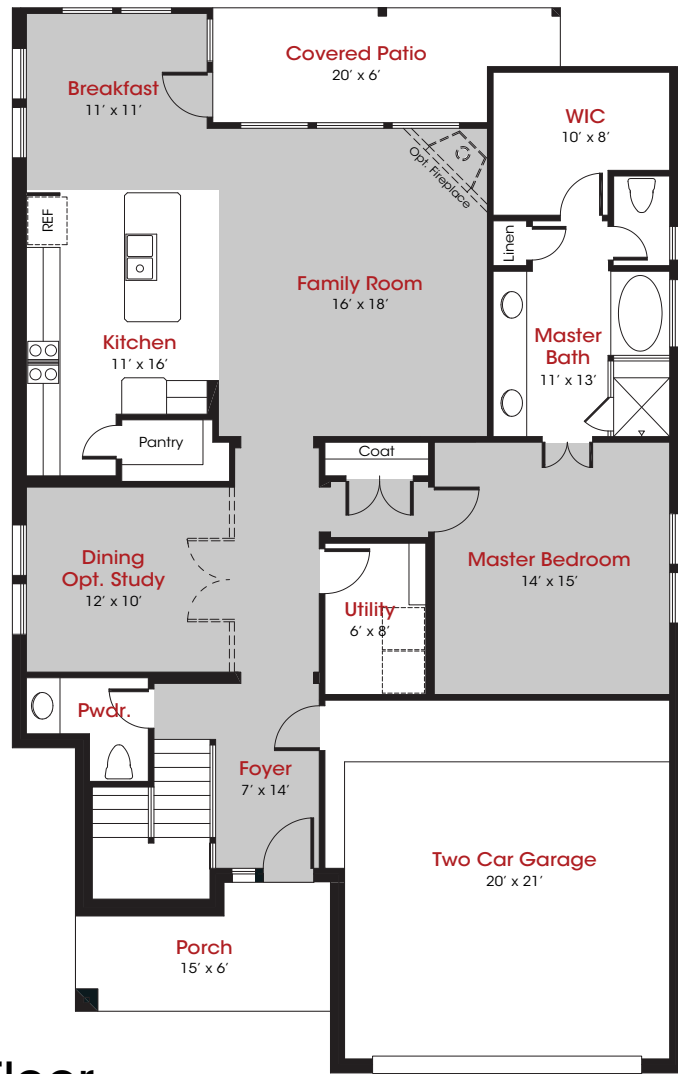

# Waller

**2,480 Sq. Ft.**

**4 Bedrooms  
2.5 Bathrooms  
2 Car Garage**

**KendallHomes.net**

# Waller

**2,480 Sq. Ft.**

**4 Bedrooms**  
**2.5 Bathrooms**  
**2 Car Garage**  
*Options:*

**KendallHomes.net**

Plans and elevations/renderings are artist's concept and may contain options or features which are not standard on all models. Stated square footages are approximate and should not be used as representation of the home's actual size. Plans, features, and prices subject to change without notice.

**1st Floor**

**2nd Floor**