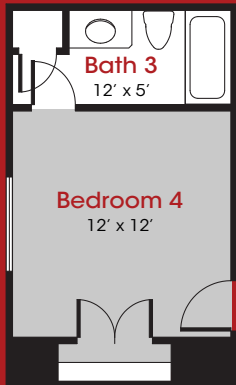

# Waller

**2,480 Sq. Ft.**

**4 Bedrooms  
2.5 Bathrooms  
2 Car Garage**

**KendallHomes.net**

# Waller

**2,480 Sq. Ft.**

**4 Bedrooms**  
**2.5 Bathrooms**  
**2 Car Garage**  
*Options:*

**KendallHomes.net**

Plans and elevations/renderings are artist's concept and may contain options or features which are not standard on all models. Stated square footages are approximate and should not be used as representation of the home's actual size. Plans, features, and prices subject to change without notice.

**1st Floor**

**2nd Floor**