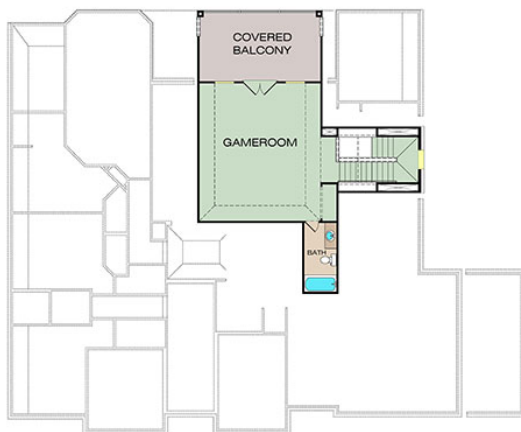

SECOND FLOOR PLAN